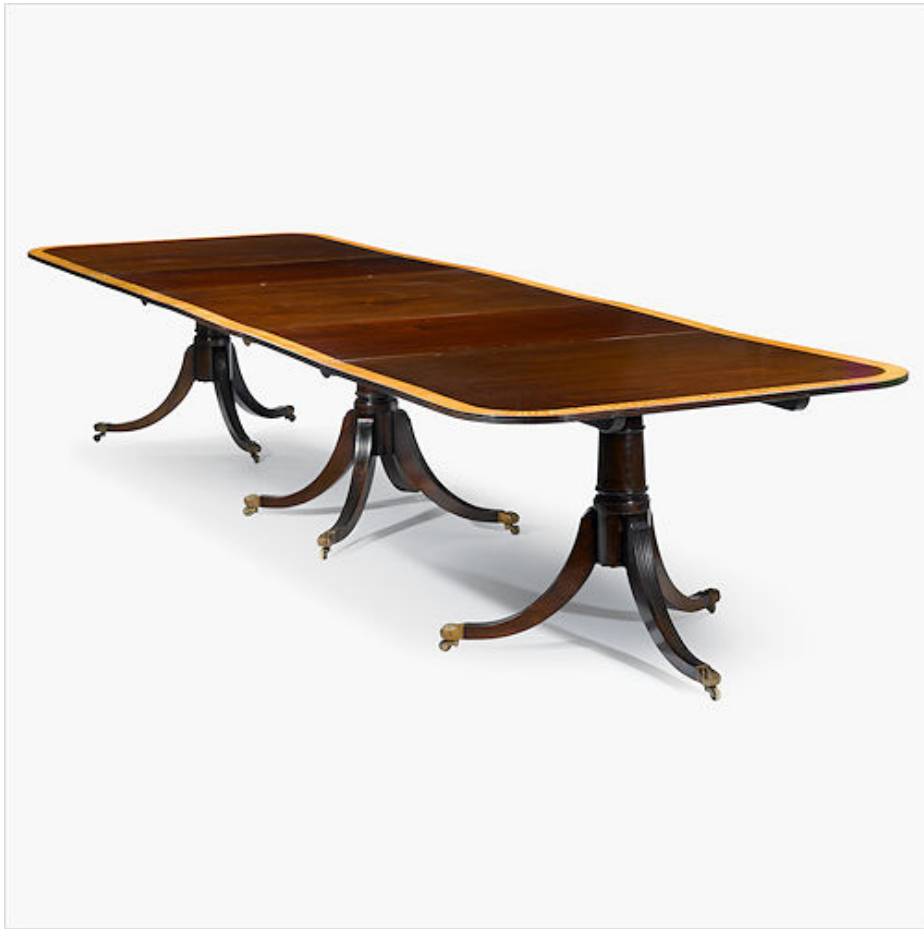

ribbehege & azevedo

"FOR THE LUXURY MARKET"

A GEORGIAN STYLE MAHOGANY &  
SATINWOOD CROSS BANDED TRIPLE  
PEDESTAL DINING TABLE

ENGLISH, CIRCA 1900

Dimensions: 29"H X 138"L X 47" W

Item: 10-14-0213

Price:

---